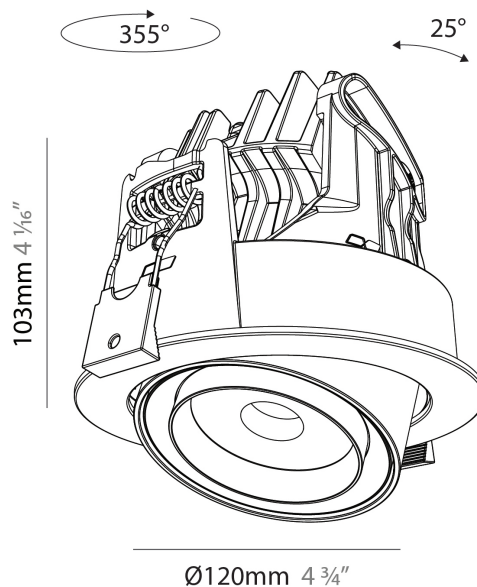

GENERAL

Series: Centriq
Subseries: Centriq Round Flex Adjustable
Brand: Prolicht
Division: Architectural
Mounting Type: Recessed
Mounting Location: Ceiling
Subcategory: Spots

PHYSICAL

Shape: Cylinder
Diameter (mm): 120
Diameter (in): 4 ¾
Height (mm): 105
Height (in): 4 1/8
Min. Recessing Depth (mm): 120
Min. Recessing Depth (in): 4 ¾
Light Distribution: Adjustable / Direct
Weight (kg): 0.666
Fixture Finish: SSR / BKV / CWI / CRY / HAB / LAG / UFT / ITA / RUA / RUR / MIC / FTG / MYG / TWT / LOD / PUS / FRO / FUP / KIA / POP / BLS / SPG / MEY / GOH / GUM / CHC / COM / ABZ / JAG / OBR / MOS / ROR
Fixture Material: Aluminum
Cut-out Measurements: Dia. 112mm / 4 7/16"

ELECTRICAL

Lamp Type: LED (Zhaga Standard)
Input Wattage (W): 20.5
Total Output Wattage (W): 18.1
Dimming: Tri-Mode (Non-Dimming and Phase Dimming (120Vac only) and 0-10V Dimming)
Driver Included: Yes
Driver Location: Recessed Housing
Driver Type: Constant Current - Universal
Driver Class: Class 2
Housing: ENCP 3
Input Voltage (V): 120 - 277
Constant Current (MA): 500

LED

Color Temperature (°K): 2700 / 3000 / 3500 / 4000
Max. Delivered Lumen (lm): 1201 / 1294 / 1346 / 1373
Nominal Lumen (lm): 1668 / 1797 / 1869 / 1907
CRI: >90 CRI
Lamp Life (hrs): 50000

OPTICAL

Beam Angle: 18 - 46
Adjustability: Rotational 350° / Tilt 25°

RATINGS AND CERTIFICATIONS

Certified By: CSA Certified to UL and CSA Standards
IP rating: IP20