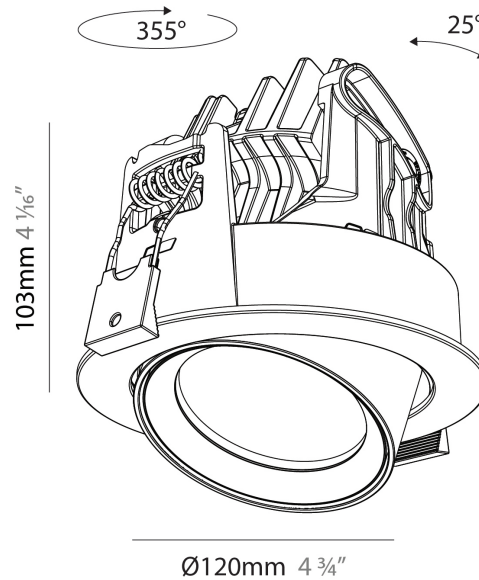

GENERAL

Series: Centriq
Subseries: Centriq Round Adjustable
Brand: Prolicht
Division: Architectural
Mounting Type: Recessed
Mounting Location: Ceiling
Subcategory: Spots

PHYSICAL

Shape: Cylinder
Diameter (mm): 120
Diameter (in): 4 ¾
Height (mm): 105
Height (in): 4 ⅛
Min. Recessing Depth (mm): 120
Min. Recessing Depth (in): 4 ¾
Light Distribution: Adjustable / Direct
Weight (kg): 0.649
Diffuser: Lens Pack - No Lens / Opal / Linear Spread Lens / Honeycomb / Spread Lens
Fixture Finish: SSR / BKV / CWI / CRY / HAB / LAG / UFT / ITA / RUA / RUR / MIC / FTG / MYG / TWT / LOD / PUS / FRO / FUP / KIA / POP / BLS / SPG / MEY / GOH / GUM / CHC / COM / ABZ / JAG / OBR / MOS / ROR
Fixture Material: Aluminum
Cut-out Measurements: Dia. 112mm / 4 7/16"

ELECTRICAL

Lamp Type: LED (Zhaga Standard)
Input Wattage (W): 20.5
Total Output Wattage (W): 18.1
Dimming: Tri-Mode (Non-Dimming and Phase Dimming (120Vac only) and 0-10V Dimming)
Driver Included: Yes
Driver Location: Recessed Housing
Driver Type: Constant Current - Universal
Driver Class: Class 2
Input Voltage (V): 120 - 277
Constant Current (MA): 500

LED

Color Temperature (*K): 2700 / 3000 / 3500 / 4000
Max. Delivered Lumen (lm): 1432 / 1542 / 1432 / 1636
Nominal Lumen (lm): 1668 / 1797 / 1868 / 1907
CRI: >90 CRI
Lamp Life (hrs): 50000

OPTICAL

Reflector°: 10
Adjustability: Rotational 350°; Tilt 90°

RATINGS AND CERTIFICATIONS

Certified By: Certified for North American Standards
IP rating: IP20